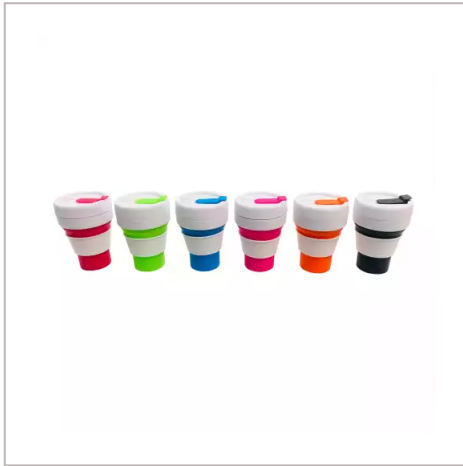

Collapsible Cup

THE COLLAPSIBLE CUP IS THE ALTERNATIVE FOR A DISPOSABLE CUP FOR USE AT HOME, AT WORK OR ON THE GO! A BRANDABLE GRIP IS SUPPLIED AS STANDARD MEANING THAT YOU CAN USE THE COLLAPSIBLE CUP FOR BOTH HOT AND COLD DRINKS. SIMPLE USE, COLLAPSE AND STORE AWAY FOR FUTURE USE.

BRANDING METHOD	Printed
MATERIAL	Silicone + PP
COLOURS	Orange, Blue, Black, Red, Green & Pink with White Lid & Grip
SIZE	12.5cm in Height (5cm when Folded)
CAPACITY	355ml
PRINT AREA	30mm x 30mm on Grip
UNIT WEIGHT	0.14kg
MOQ	100
PACKING	Poly Bagged
CARTON QUANTITY	100pcs
CARTON WEIGHT	14kg
CARTON DIMENSIONS	45x40x35cm
ARTWORK	Required in any vectorised file format
PRODUCTION PROOF	Visuals supplied within 24 hours
PRE PRODUCTION SAMPLE	Approx 2 weeks from artwork approval
BULK TURNAROUND	Approx 3-5 weeks from artwork approval
COMMODITY CODE	3924100000
COUNTRY OF MANUFACTURE	China