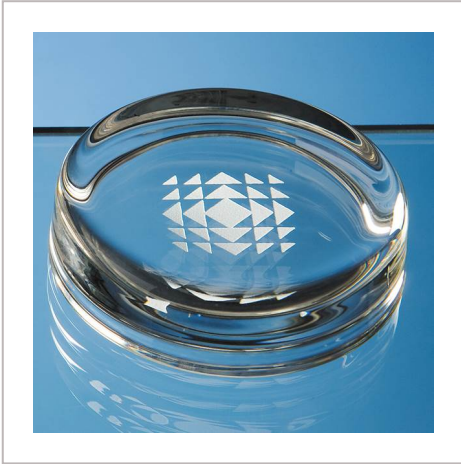

## Round Glass Paperweight

7CM ROUND GLASS PAPERWEIGHT

METHOD	Engraved
PRINT AREA	42mm Dia
MATERIAL	Glass
COLOURS	Clear
SIZE	H20, D70
AWARD PACKAGING	Blue Skillet Box
WEIGHT	1.3KG
MOQ	1
CARTON QUANTITY	15
CARTON WEIGHT	20KG
CARTON DIMENSIONS	61cm x 46cm x 46cm