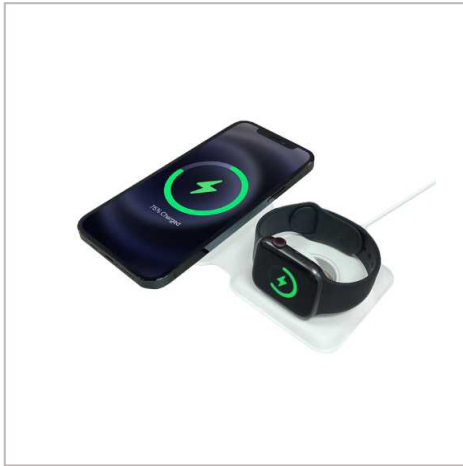

MagSafe Duo Wireless Charger

MAGSAFE DUO WIRELESS CHARGER IS SUITABLE FOR IPHONE 12 SERIES AND NEWER MODELS. CHARGE YOUR PHONE AND YOUR APPLE WATCH AT THE SAME TIME. FOLDS IN HALF SO GREAT FOR ON THE GO. PRINTED WITH YOUR LOGO. WHITE COLOUR. MINIMUM 25PCS.

SIZE	83.5mm x 76mm x 19mm
BRANDING METHOD	Printed
MATERIAL	ABS + PU
FITTING	USB to USB-C cable
COLOURS	White
PRINT AREA	55mm x 55mm
UNIT WEIGHT	0.135kg
MOQ	25
PACKING	Standard box with instructions
CARTON QUANTITY	100pcs
CARTON WEIGHT	14kg
CARTON DIMENSIONS	54x32.5x26cm
ARTWORK	Required in any vectorised file format
PRODUCTION PROOF	Visuals supplied within 24 hours
PRE PRODUCTION SAMPLE	Approx 2 weeks from artwork approval
BULK TURNAROUND	Approx 3 weeks from artwork approval
COMMODITY CODE	8543709990
COUNTRY OF MANUFACTURE	China